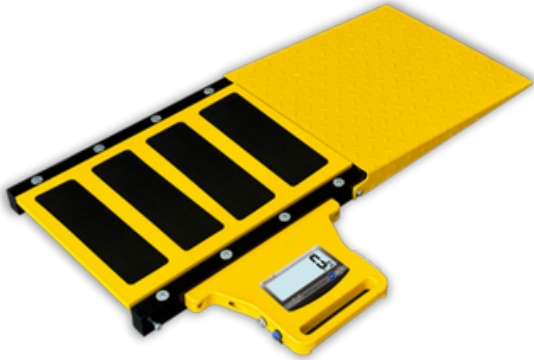

AVIATOR

5T, 10T, 15T & 30T High Tech Standard Portable Aircraft Weigh Pads

AVIATOR-Standard 5T, 10T, 15T & 30T

AVIATOR-Standard 5T, 10T, 15T & 30T

Smart Touch Screen Controller Aircraft M6+

AVIATOR is a durable high tech precision scale designed to excel in demanding commercial and military aviation environments. Constructed with high quality state of the art materials, ensuring reliable and accurate long-lasting performance in extreme conditions.

What sets AVIATOR apart is its exceptional accuracy, equipped with advanced weight sensors and calibration, providing precise weight and balance measurements—critical for optimising flight safety, fuel efficiency, and load management.

Built-in center-of-gravity (COG) calculation streamlines complex processes, saving time and reducing human error while ensuring compliance with strict safety standards.

User-friendly and portable, featuring an intuitive interface plug-and-play functionality for quick deployment. Compact, lightweight design allows for easy transport and storage, making it ideal for both large airports and remote location airstrips.

Features:

- .6061- T651 aviation Aluminium alloy scale body (mild steel ramp).
- . 1.6" LCD display easy to read instant display.
- . Built-in center-of-gravity (COG) calculation.
- . Connect multiple weigh pads to 1 touch screen wired controller.
- . Battery life for the pad display is 500~700 charge-discharge cycles.